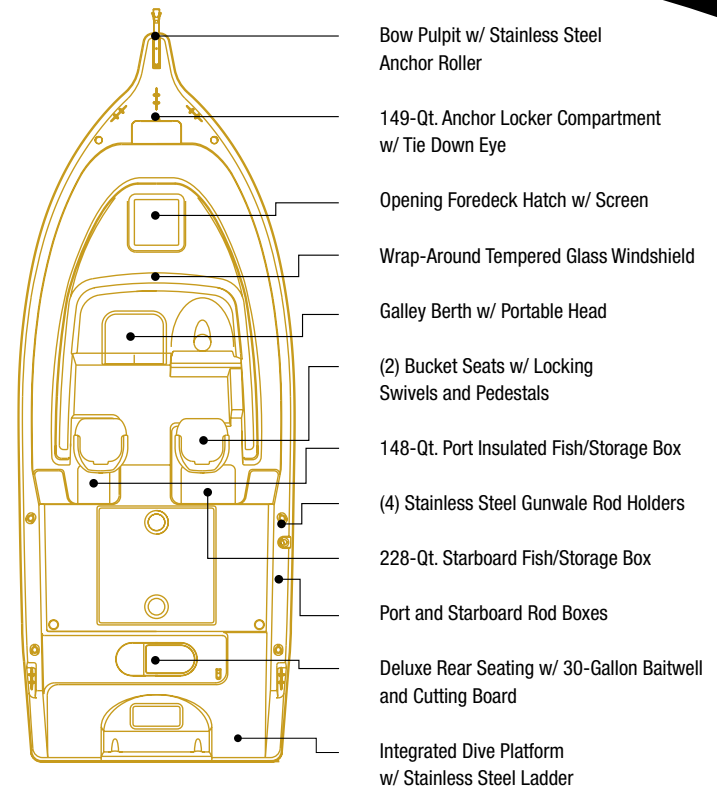

FOR FAMILY FUN, JUST ADD WATER.

- Delivers performance and features usually found only on larger boats.
- Equally suited for fishing, diving or day-trip getaways with a host of amenities to get you there and keep you there in style.
- Abundant storage with a roomy, full-cushioned cabin complete with galley sink and portable head. Add the optional hard top (shown here) for luxury and comfort beyond compare.

2200

Cockpit features 30-gallon calming blue baitwell.

Plush bolsters and cabin cushions provide comfort and conceal a portable head.

Take command in the ergonomic helm, complete with an adjustable driver's seat.

Walk-around design affords plenty of space to fish and relax.

Standard 2200 Walk-Around

W A L K - A R O U N D

2200

2200 SPECIFICATIONS

Length	22'
Beam	8'6"
Draft	17"
Weight w/o Engine	3,850 lbs.
Fuel Capacity	100 gal.
Deadrise at Transom	20°
Max. Horsepower	250 hp
Freshwater Capacity	6 gal.
Bridge Clearance w/ Top (no accessories)	8'3"