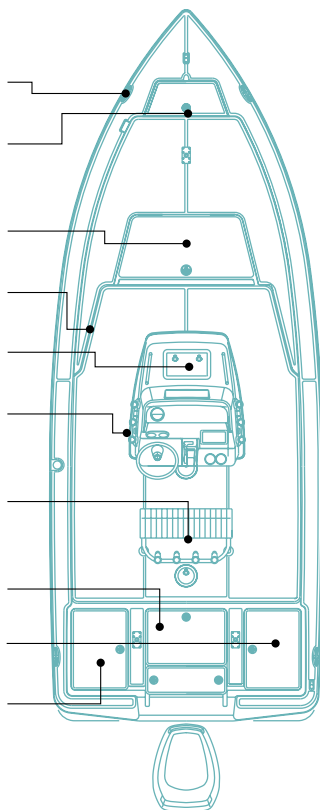

(4) Stainless Steel Pull Up Cleats

209-Qt. Anchor Locker
Storage Compartment

448 Qt. Oversized Bow Storage

Port and Starboard Rod Storage

12-Gallon Console Baitwell

Console Rod Holders
w/ Knife and Plier Holders

Leaning Post w/ Rod Holders
and 70-Qt. Ice Chest

35-Gallon Aft Livewell

Oversized Rear Storage Compartment

44-Gallon Aft Baitwell

Optional rear seating with backrest and rod holders.

Ample midship rod locker storage is concealed and out of the way.

Feature-packed helm keeps you comfortably on course with its padded deluxe leaning post.

2202

I N S H O R E

2202 SPECIFICATIONS

Length	22'
Beam	8'6"
Draft	13"
Weight w/o Engine	2,100 lbs.
Fuel Capacity	65 gal.
Deadrise at Transom	14.5°
Max. Horsepower	250 hp

2202

TUNNEL

Revolutionary tunnel hull is a dream come true for shallow water anglers. Get closer. Get skinnier. Come back with more fish.