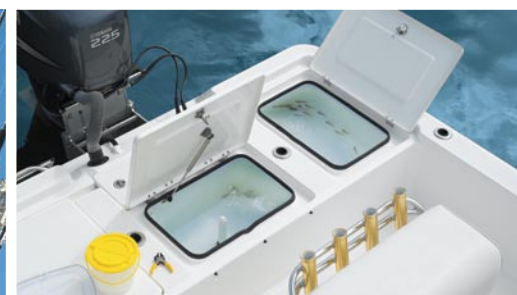

RECOMMENDED YAMAHA POWER RANGE

Single Outboard	F250
Single Outboard	F225
Single Outboard	F200
Single Outboard	F150

Optional T-Top with E-Box including MP3 compatible stereo and additional storage.

Standard 35-gallon livewell and 44-gallon baitwell.

The perfect fishing platform with optional electric trolling motor.

2202

SO TOUGH, YOU EXPECT IT TO DROP AND GIVE YOU 20.

- Superior performance and fishability, packed into one magnificent fishing machine.
- V-Tech® hull matched with Yamaha power for a winning combination.
- Feature rich, from the multiple storage areas to the deluxe leaning post with 70-qt. removable cooler.

2202 Inshore: Optional Dual Station Tower Edition

SEE BETTER, FISH BETTER.

- Fully-functional second helm in tower lets you cruise to spot fish while your partner casts to the hot spots.
- Two casting decks provide the perfect platform for offshore or flats fishing.
- 35-gallon aft livewell and 44-gallon aft baitwell offer well-designed convenience and ample storage.