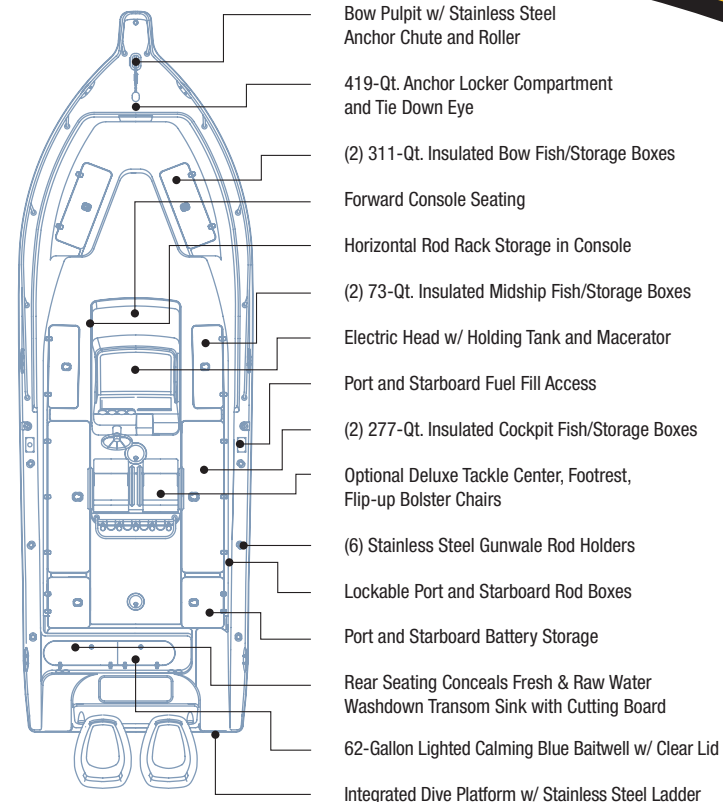

2901

YOU'RE READY FOR TOURNAMENTS. WILL TOURNAMENTS BE READY FOR YOU?

- Wide beam and classic open-deck layout sets the stage for a variety of fishing adventures.
- Cast of accessories includes an oversized 62-gallon baitwell, two 277-quart fish boxes, lockable rod storage and tilt-out tackle trays.
- Built tournament ready with advanced V-Tech® hull and equipped with industry leading Yamaha power.

Relax around the entertainment table on plush bow cushions that conceal twin insulated storage boxes.

Command in comfort and style from these optional bolster chairs.

Standard rear seating so everyone enjoys the ride.

Fresh/raw water washdown with sink, cutting board and calming blue aerated baitwell.

Ergonomically designed helm ready for flush mounted electronics with lockable glove box and standard Yamaha Command Link® gauges. (Shown here with optional dual Raymarine® E120s)

Electric head with holding tank and sink, plus additional rod storage.

Optional tackle center with trays and drawers for tackle and accessories.

C E N T E R C O N S O L E

2901

2901 SPECIFICATIONS

Length	29'4"
Beam	9'6"
Draft	22"
Weight w/o Engine	7,000 lbs.
Fuel Capacity	300 gal.
Deadrise at Transom	23°
Max. Horsepower*	600 hp
Freshwater Capacity	22 gal.
Holding Tank	7 gal.
Bridge Clearance w/ Top (no accessories)	8'6"